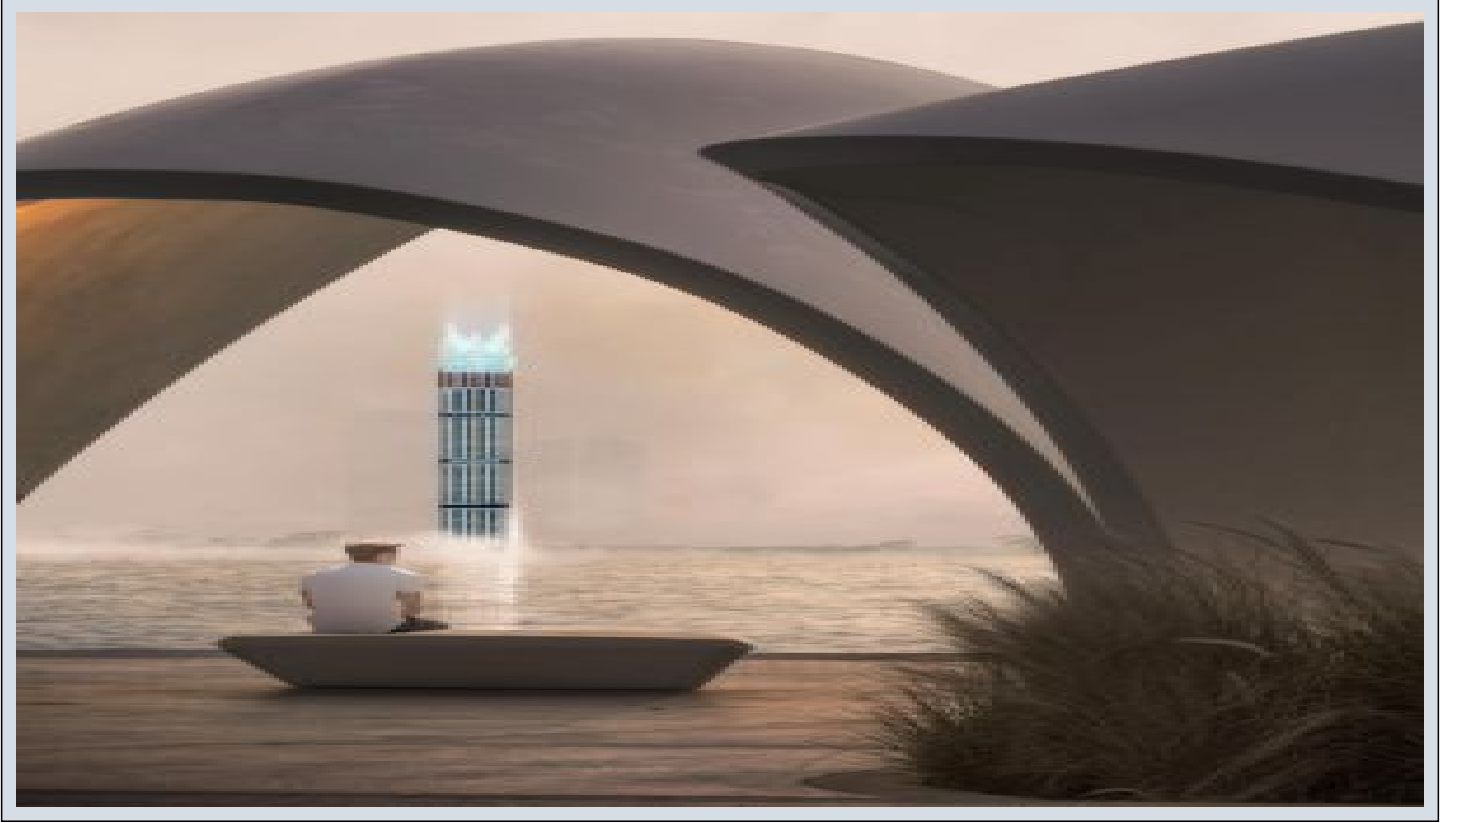

## Burj Binghatti - Astronomia Sky Penthouse Dubai / Business Bay

Satılık - Villa 47,652,000 \$ | 1,095 m2 Dubai / Business Bay

İsmail Can

Phone +90 542-811 80 80

Mobile Phone +90 542-811  
80 80

REALTY GALAXY