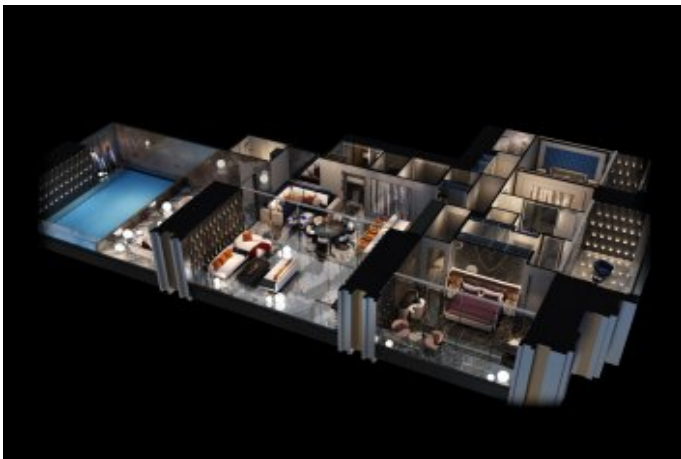

Advert No:f-494589-1053