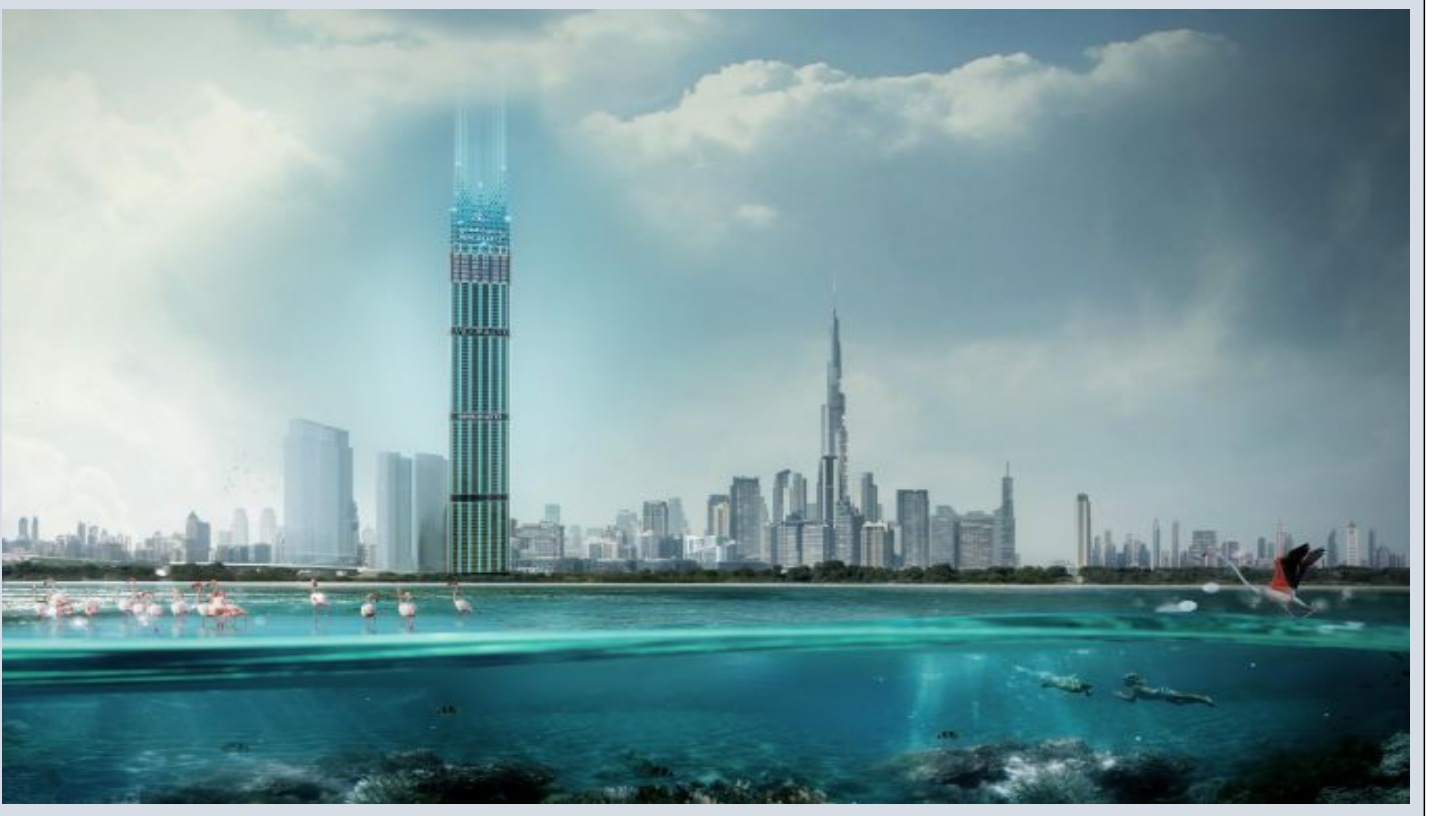

Burj Binghatti - Sapphire Villa Dubai / Business Bay

الىو - ىشورف 2,342,000 \$ | 306 m2 Dubai / Business Bay

İsmail Can

Phone +90 542-811 80 80

Mobile Phone +90 542-811
80 80

REALTY GALAXY

Phone +90 542-811 80 80