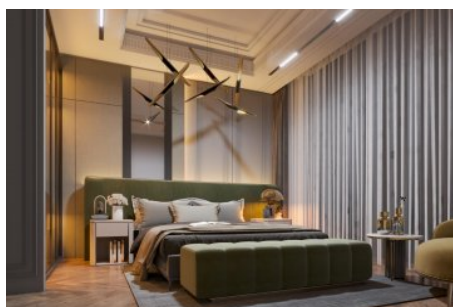

Büyükkçekmece /

Büyükkçekmece

34528 , İstanbul

Advert No:f-494589-1150

Advert No:f-494589-1150

Advert No:f-494589-1150

BAHÇE DUBLEKS DAİRE
ALT KAT
GARDEN DUPLEX APARTMENT GROUND FLOOR

BAHÇE DUBLEKS DAİRE
ÜST KAT
GARDEN DUPLEX APARTMENT GROUND FLOOR