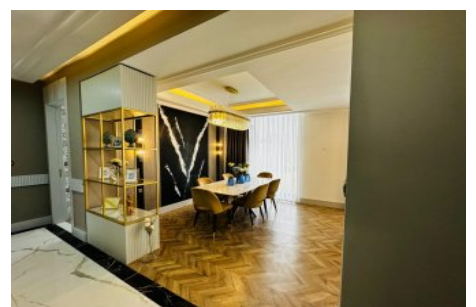

Büyükkçekmece /

Büyükkçekmece

34528 , Istanbul

Advert No:f-494589-1154

Advert No:f-494589-1154

Advert No:f-494589-1154

TERAS DUBLEKS DAİRE
ALT KAT
TERRACE DUPLEX APARTMENT GROUND FLOOR

TERAS DUBLEKS DAİRE
ÜST KAT
TERRACE DUPLEX APARTMENT GROUND FLOOR