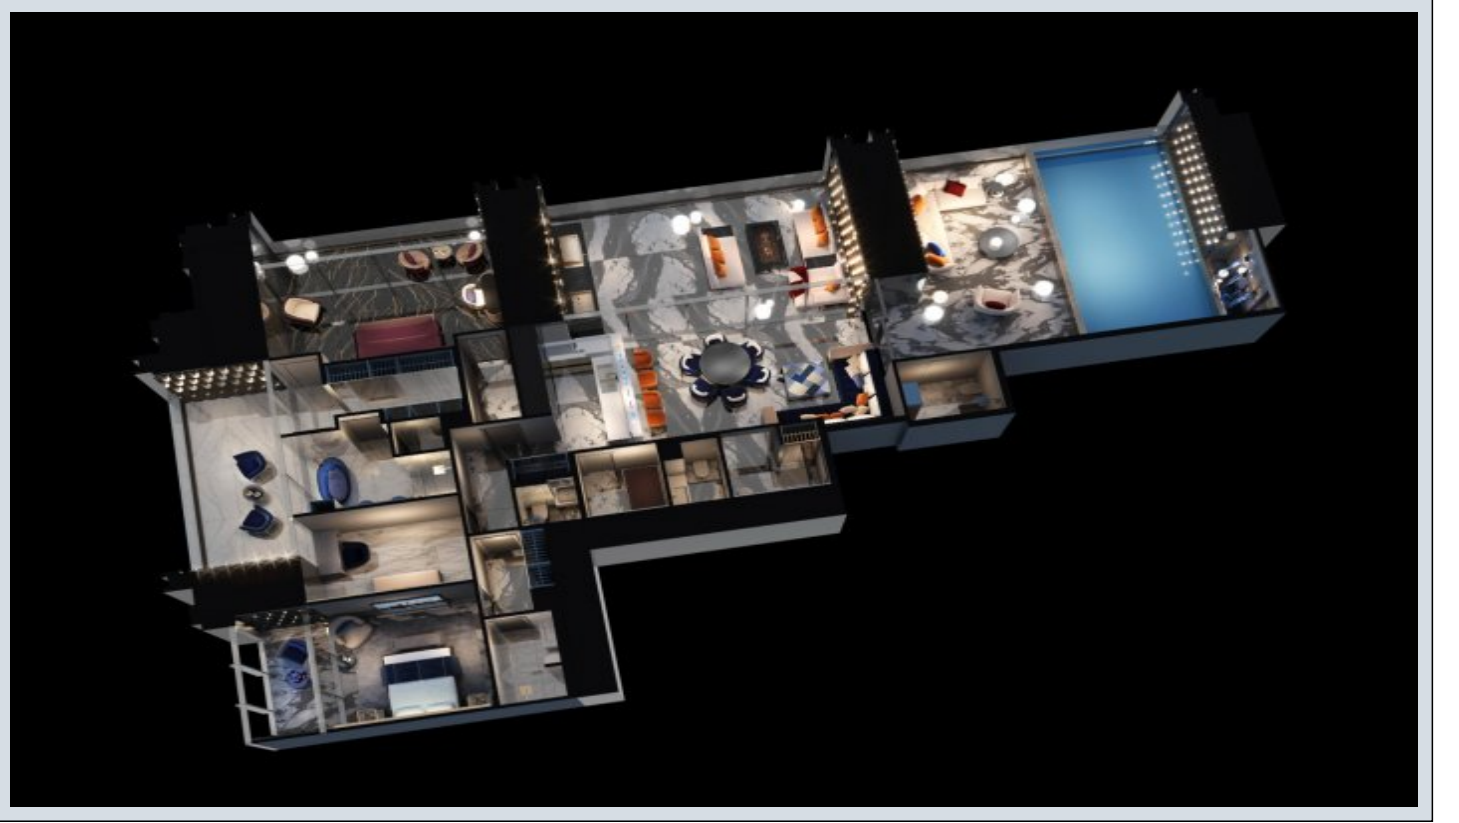

Burj Binghatti - Sapphire Villa Dubai / Business Bay

Satılır - Villa 2,342,000 \$ | 306 m2 Dubai / Business Bay

İsmail Can

Phone +90 542-811 80 80

Mobile Phone +90 542-811
80 80

REALTY GALAXY

Phone +90 542-811 80 80