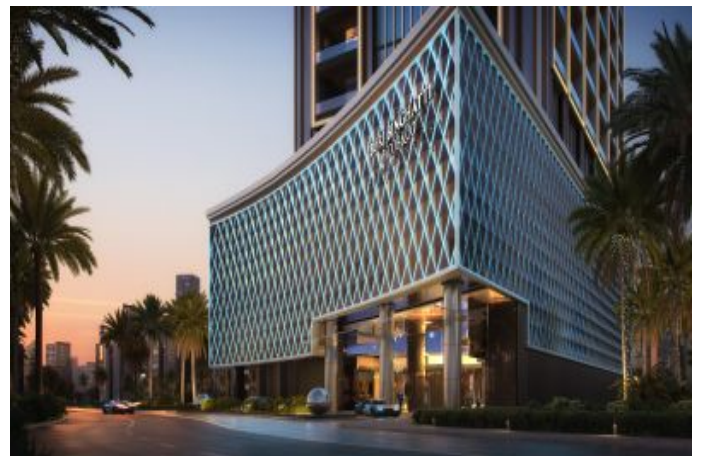

Advert No:f-494589-1055