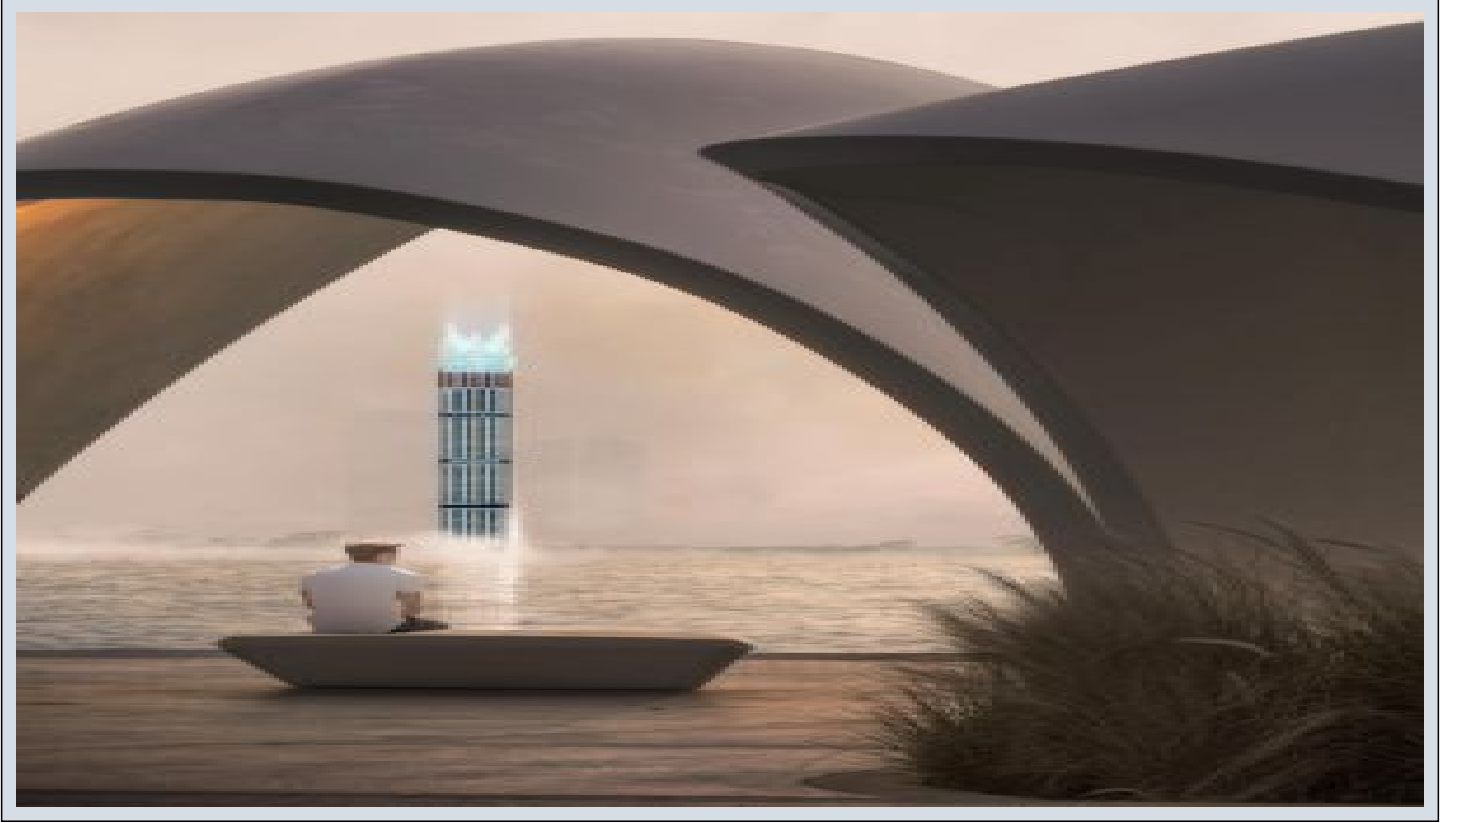

Burj Binghatti - Astronomia Sky Penthouse Dubai / Business Bay

Satılır - Villa 47,652,000 \$ | 1,095 m2 Dubai / Business Bay

İsmail Can

Phone +90 542-811 80 80

Mobile Phone +90 542-811
80 80

REALTY GALAXY

Phone +90 542-811 80 80