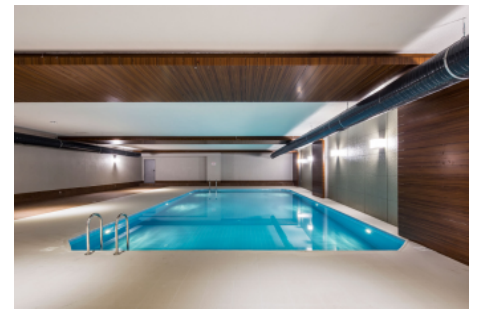

Advert No:f-494589-907