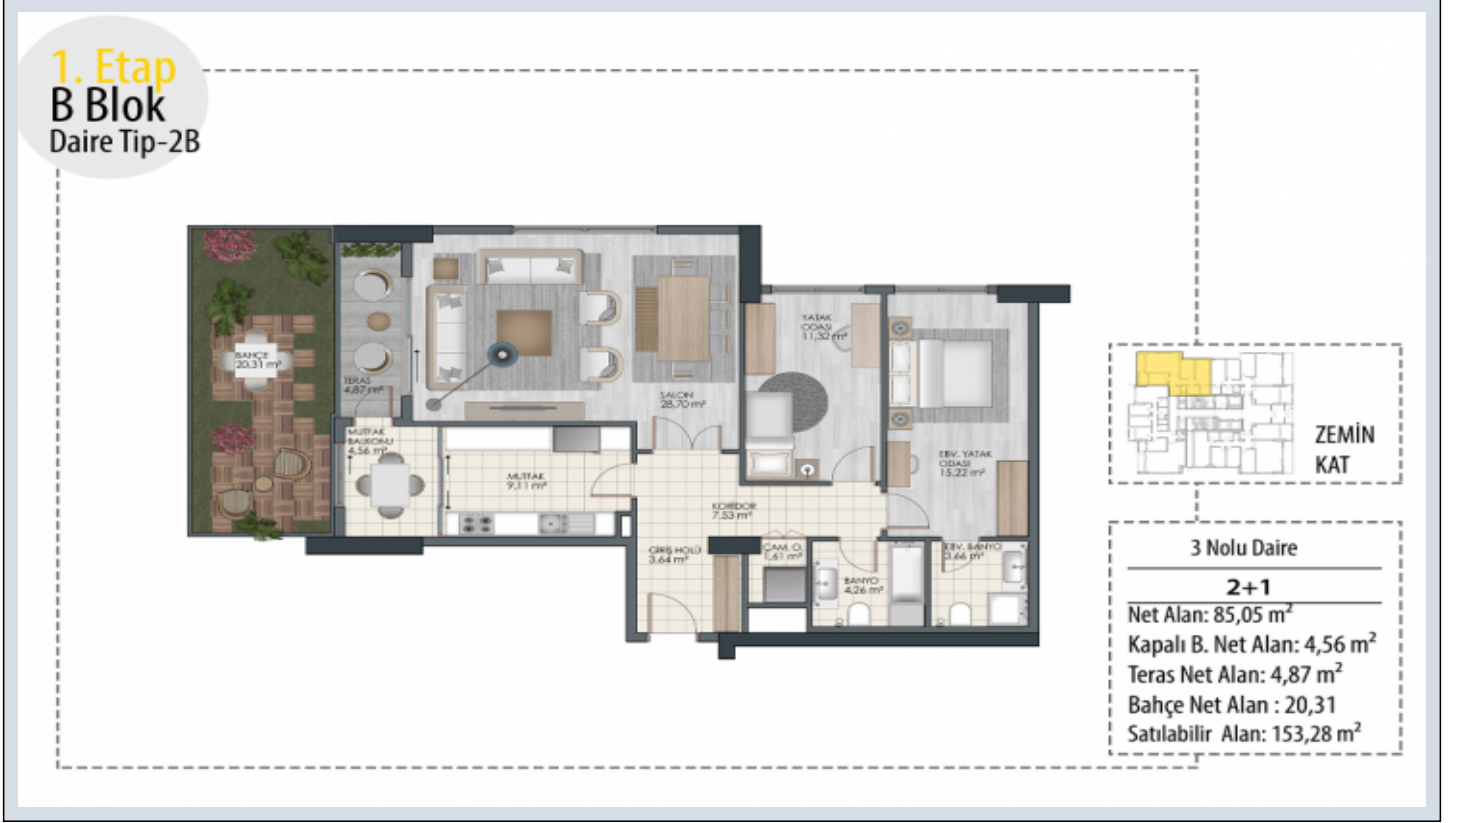

BEYAZ PARK TOPKAPI - 2+1 APARTMENT / RESIDANCE Istanbul / Fatih

For Sale - Apartment 561,314 \$ | 125 m2 Istanbul / Fatih

Rooms : 2
Saloons : 1
Baths : 2
Type of Property : Apartment Flat
Property Condition : Brand New
Usage Status : Empty
Heating : Central Heating
Heating Type : Natural Gas
Property Direction : South
East
West
North