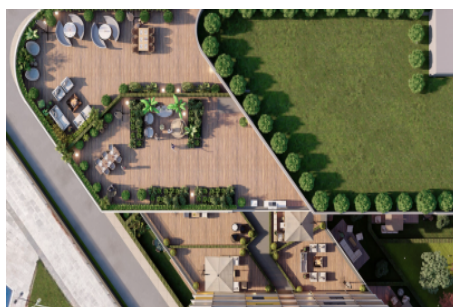

Advert No:f-494589-908