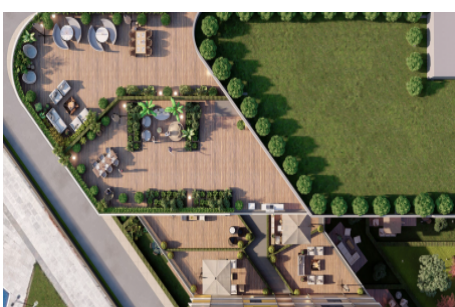

Advert No:f-494589-908