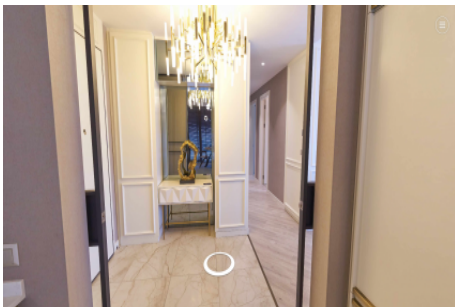

Advert No:f-494589-910

Advert No:f-494589-910

1+1 C1

74,68 m² DETAY

1	Antre	4,70 m²
2	Salon + Mutfak	25,71 m²
3	Yatak Odası	11,37 m²
4	Banyo	3,73 m²
5	Balkon 1	1,77 m²
6	Balkon 2	2,85 m²

Net m²	50,13 m²
Brüt m²	72,36 - 74,68 m²