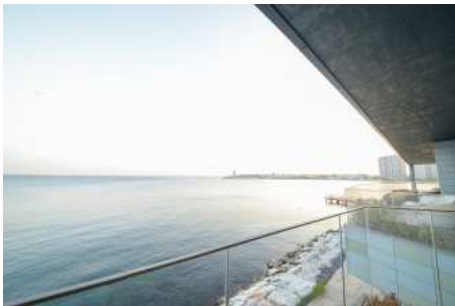

Advert No:f-494589-916