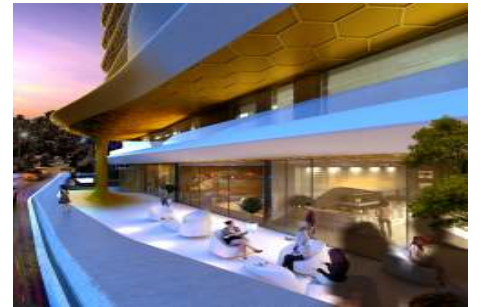

Advert No:f-494589-917