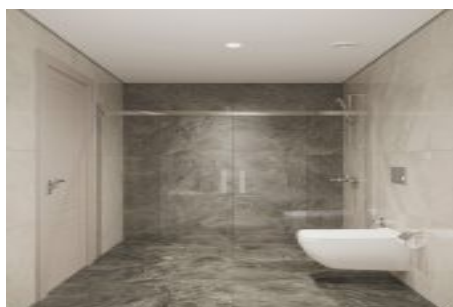

Advert No:f-494589-952