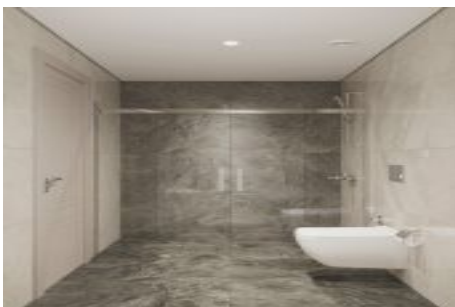

Advert No:f-494589-952