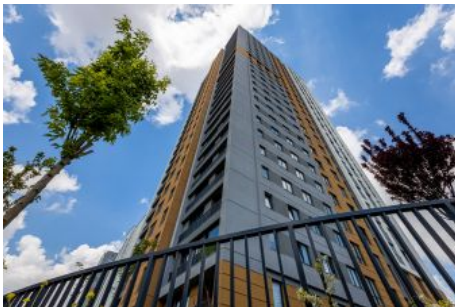

Advert No:f-494589-955