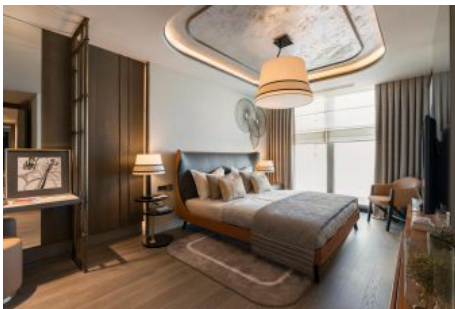

Advert No:f-494589-983