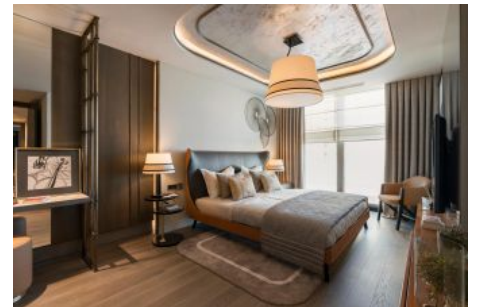

Advert No:f-494589-987