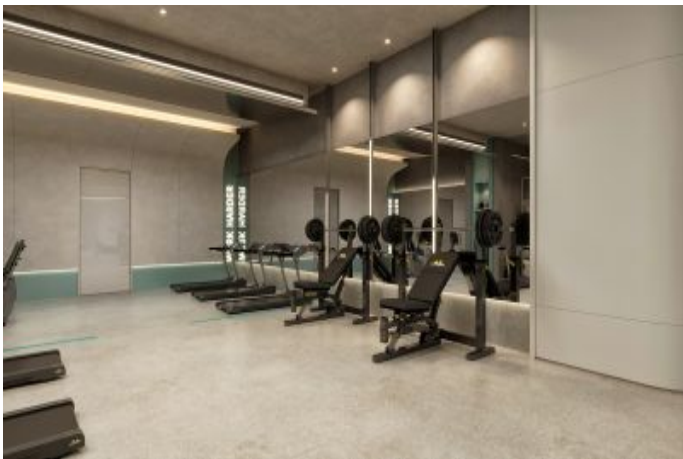

Advert No:f-494589-996