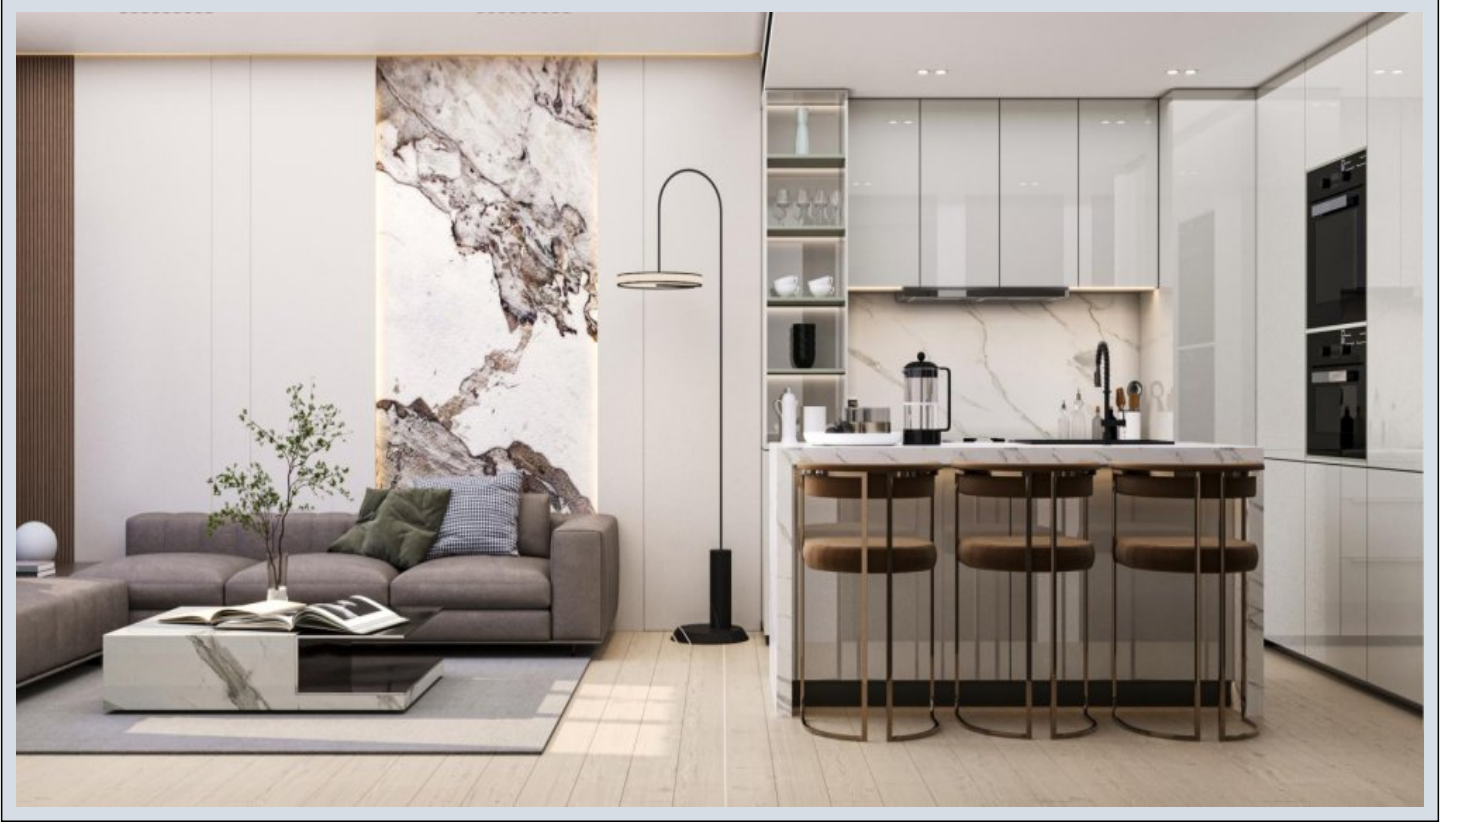

Dawn by Binghatti - Studio Dubai / Jumeirah Village Circle

For Sale - Apartment 289,000 \$ | 42 m2 Dubai / Jumeirah Village Circle

Rooms : 1

Baths : 1

Type of Property : Studio Apartment

Property Condition : Brand New