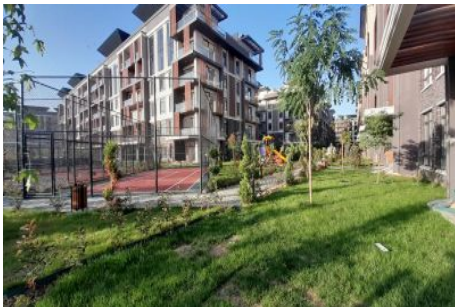

Advert No:f-494589-1138