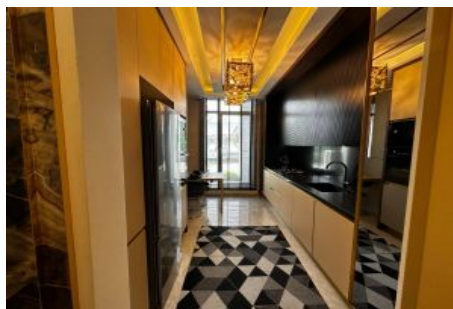

Advert No:f-494589-1140