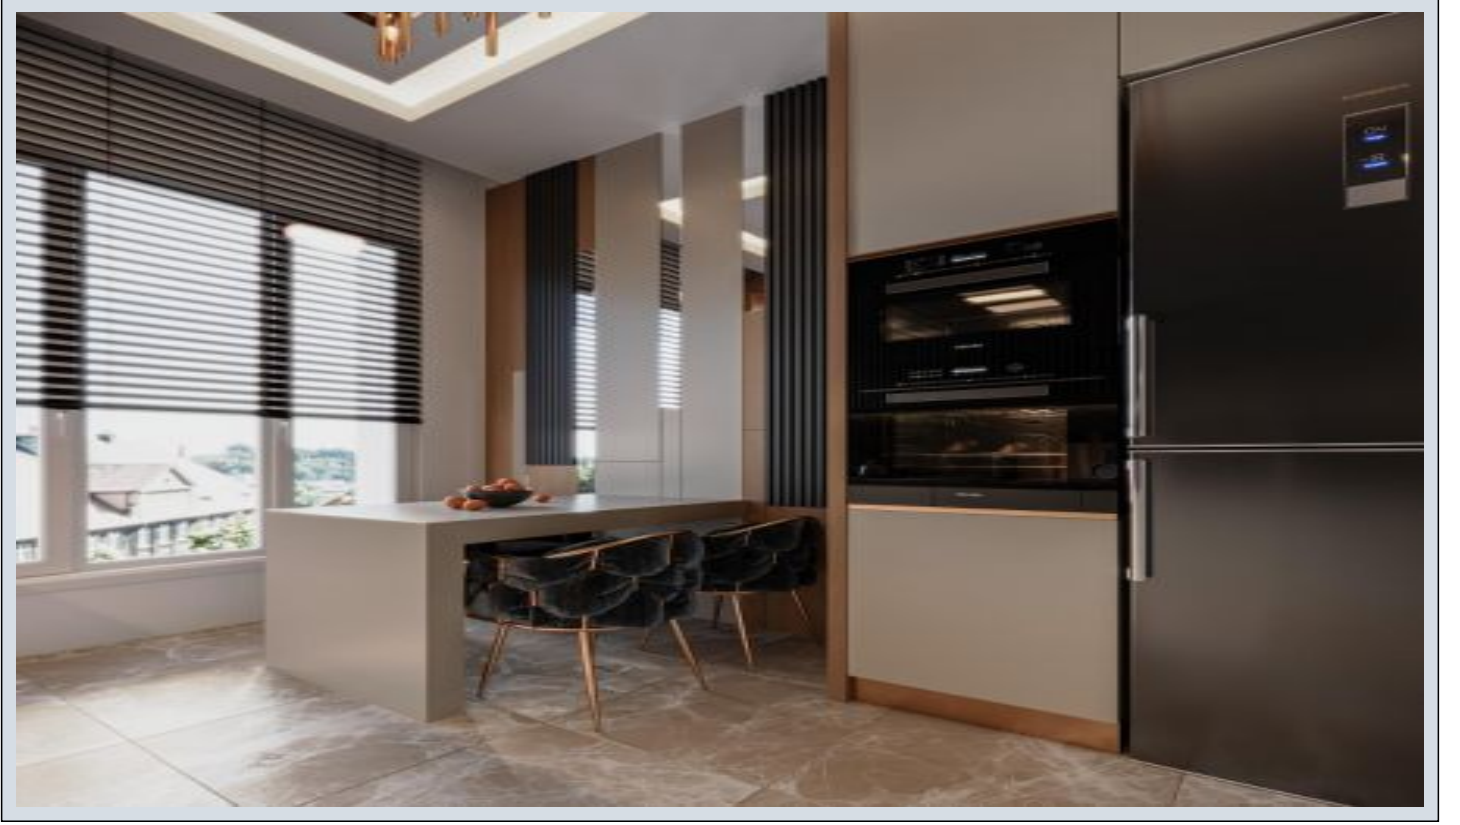

Esil Kartepe - 3+1 Roof Duplex Kocaeli / İzmit

For Sale - Apartment 318,000 \$ | 166 m2 Kocaeli / İzmit

İsmail Can

Phone +90 542-811 80 80

Mobile Phone +90 542-811
80 80

REALTY GALAXY

Phone +90 542-811 80 80