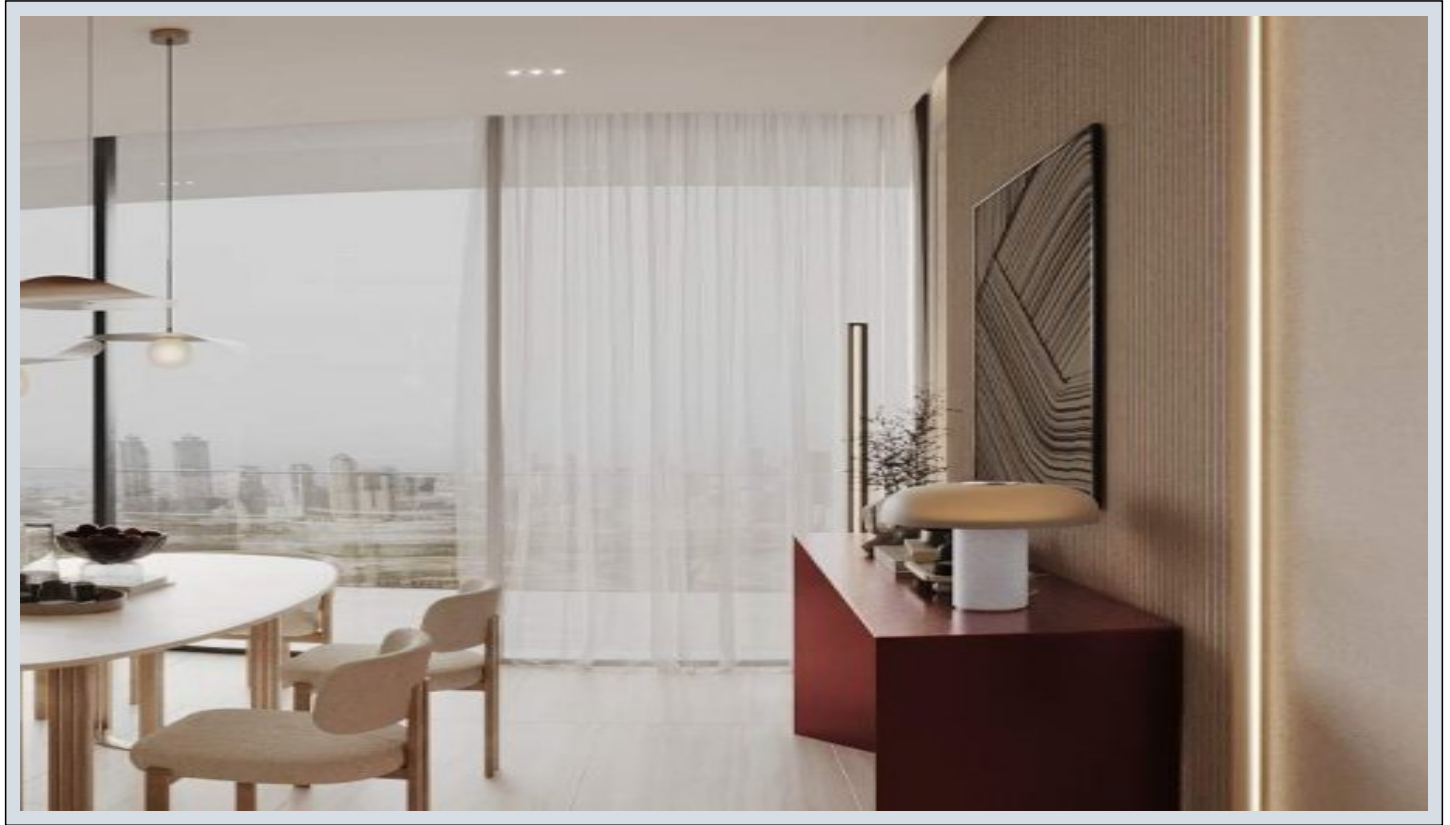

## Ruby by Binghatti - Studio Dubai / Jumeirah Village Circle

For Sale - Apartment 189,000 \$ | 34 m2 Dubai / Jumeirah Village Circle