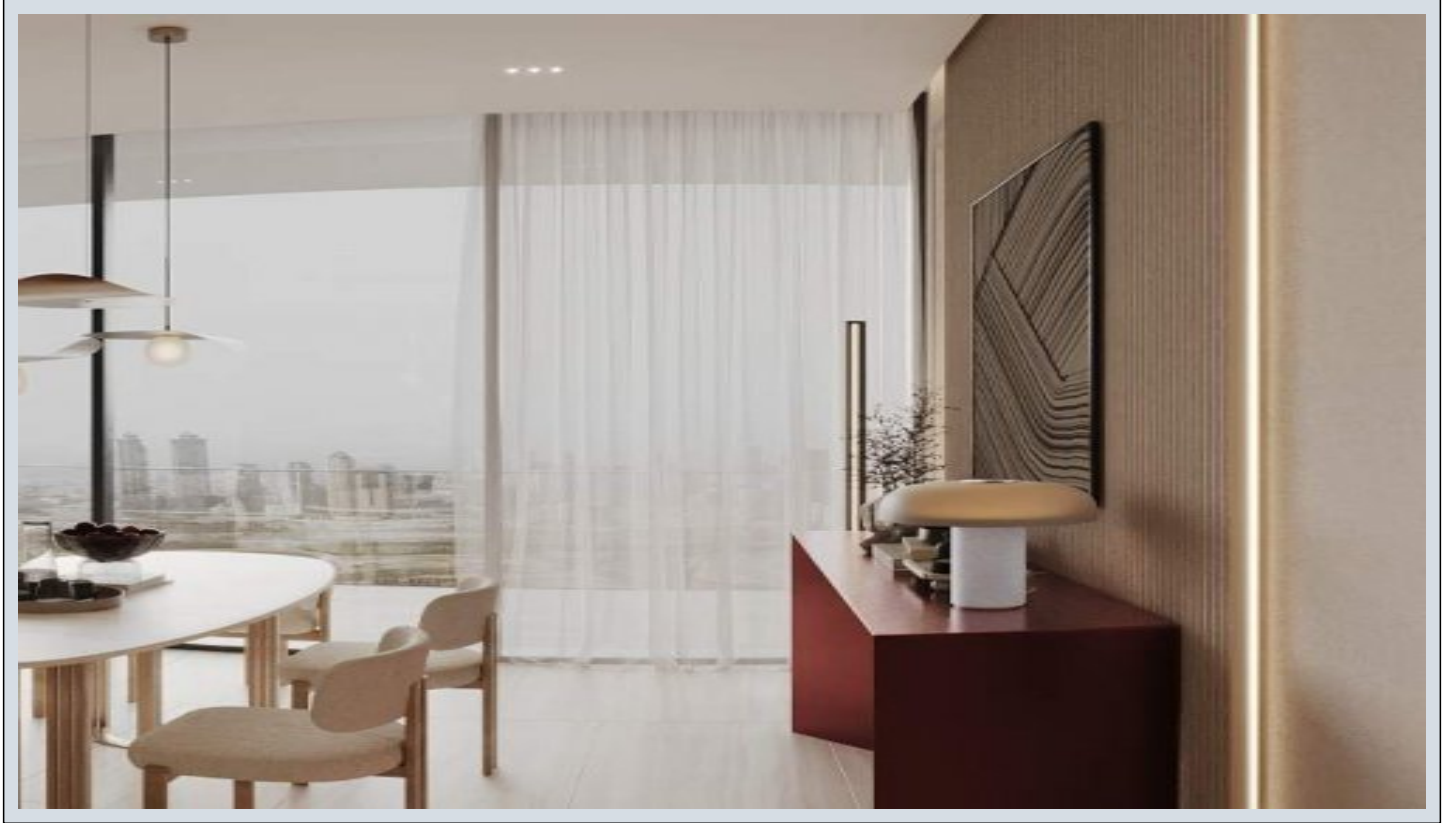

Ruby by Binghatti - Studio Dubai / Jumeirah Village Circle

For Sale - Apartment 189,000 \$ | 34 m2 Dubai / Jumeirah Village Circle

Rooms : 1

Baths : 1

Type of Property : Studio Apartment

Property Condition : Brand New