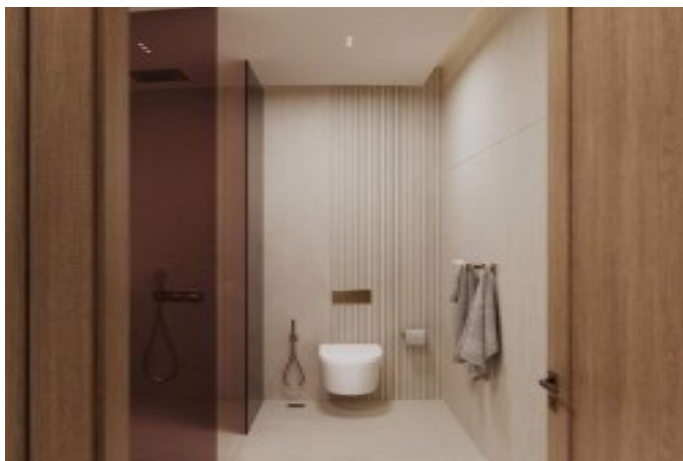

Advert No:f-494589-1202