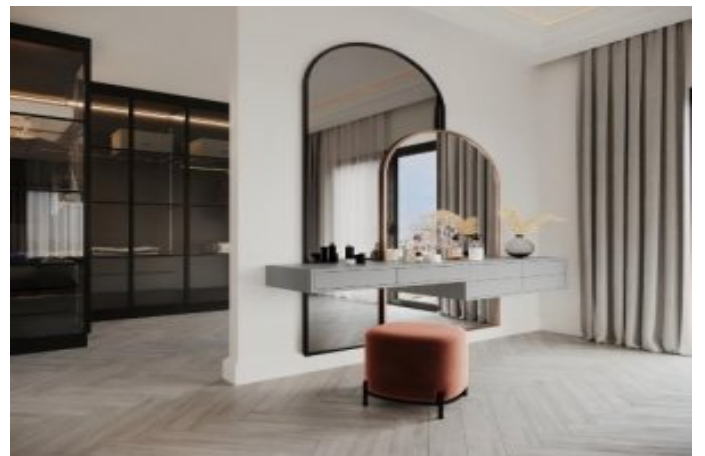

f:494589-1219 نالعالإلا مقرر