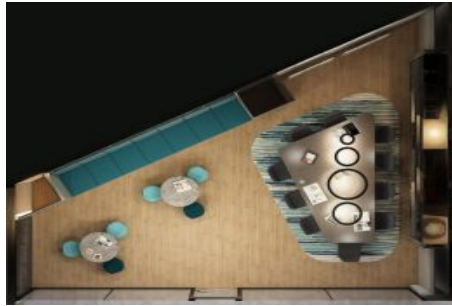

Advert No:f-494589-1246