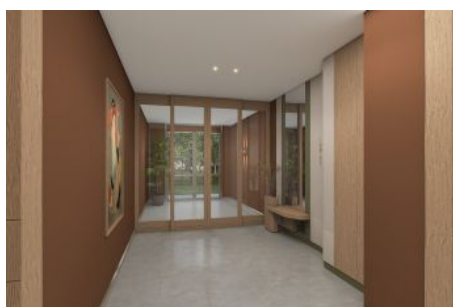

Advert No:f-494589-1252