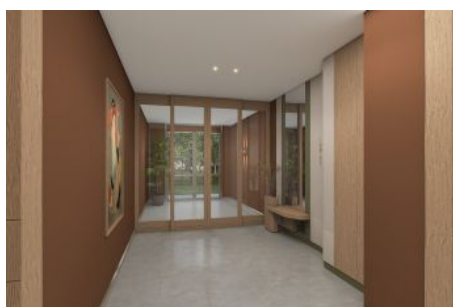

Advert No:f-494589-1253