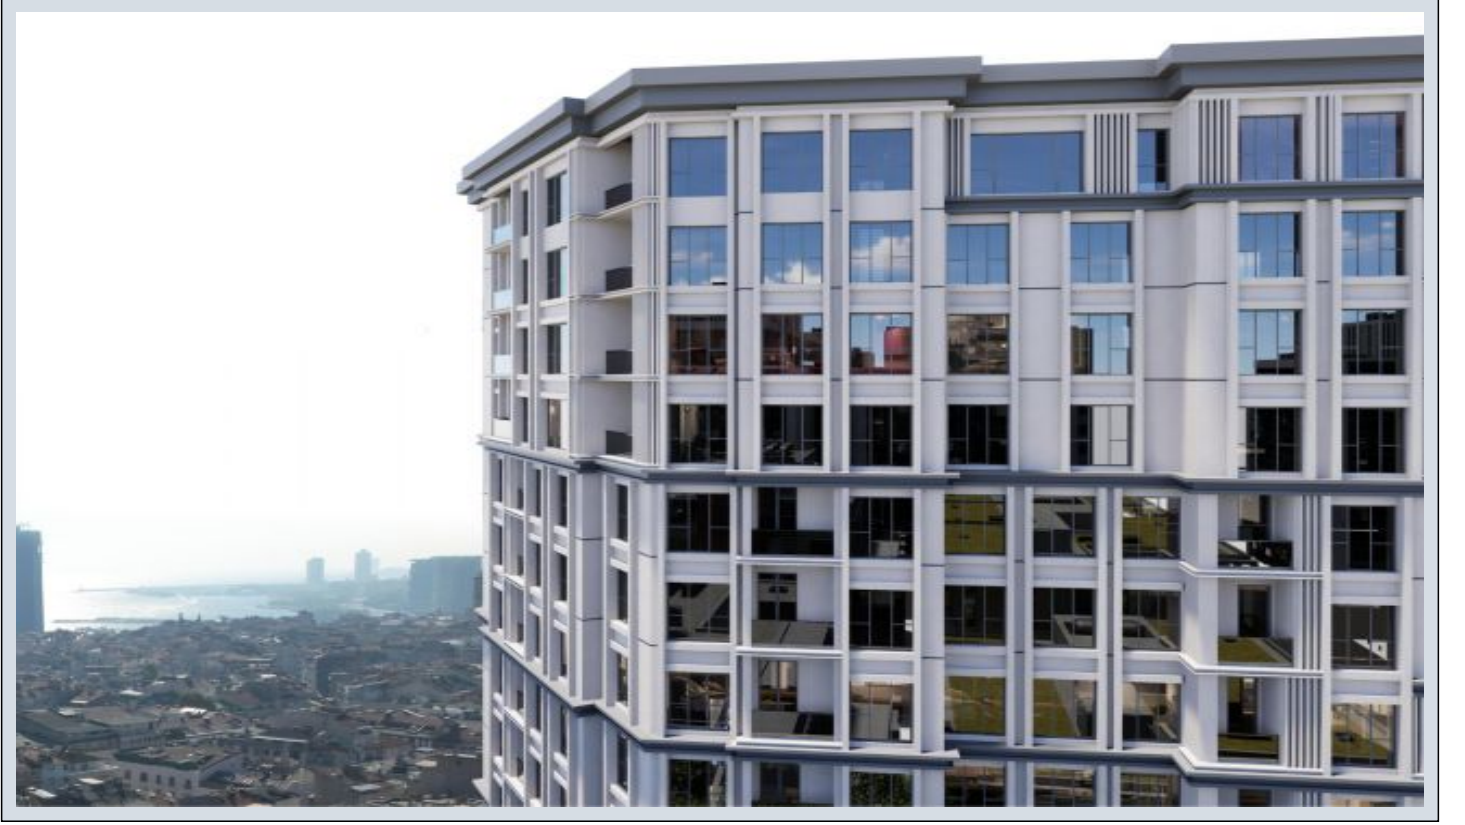

## MIEL Zeytinkule - 3+1 Istanbul / Zeytinburnu

For Sale - Apartment 624,932 \$ | 141 m2 Istanbul / Zeytinburnu