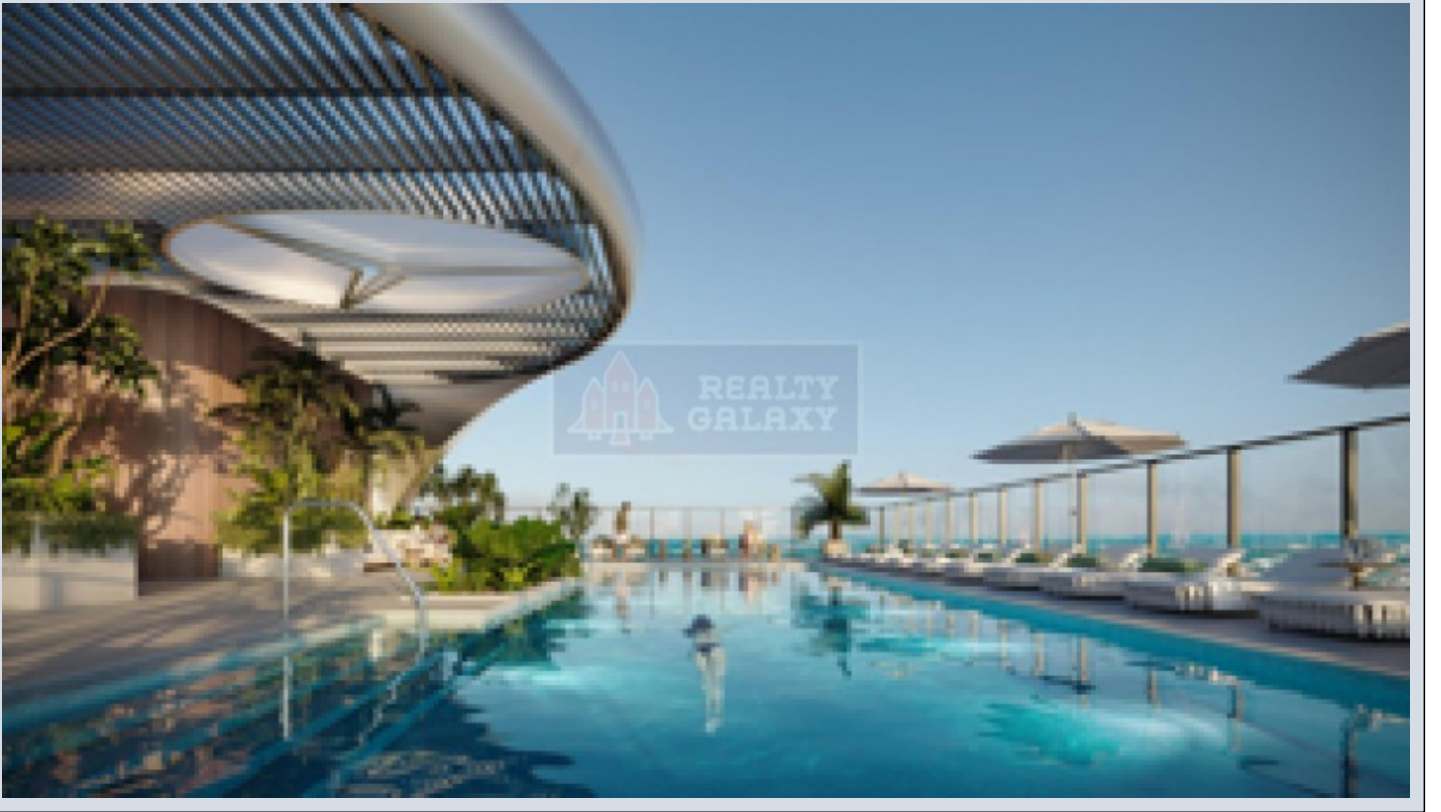

## Mercedes-Benz Places - Mercedes-Benz Places Dubai / Meydan

For Sale - Apartment 1 \$ | 165 m2 Dubai / Meydan

İsmail Can

Phone +90 542-811 80 80

Mobile Phone +90 542-811  
80 80

REALTY GALAXY

Phone +90 542-811 80 80