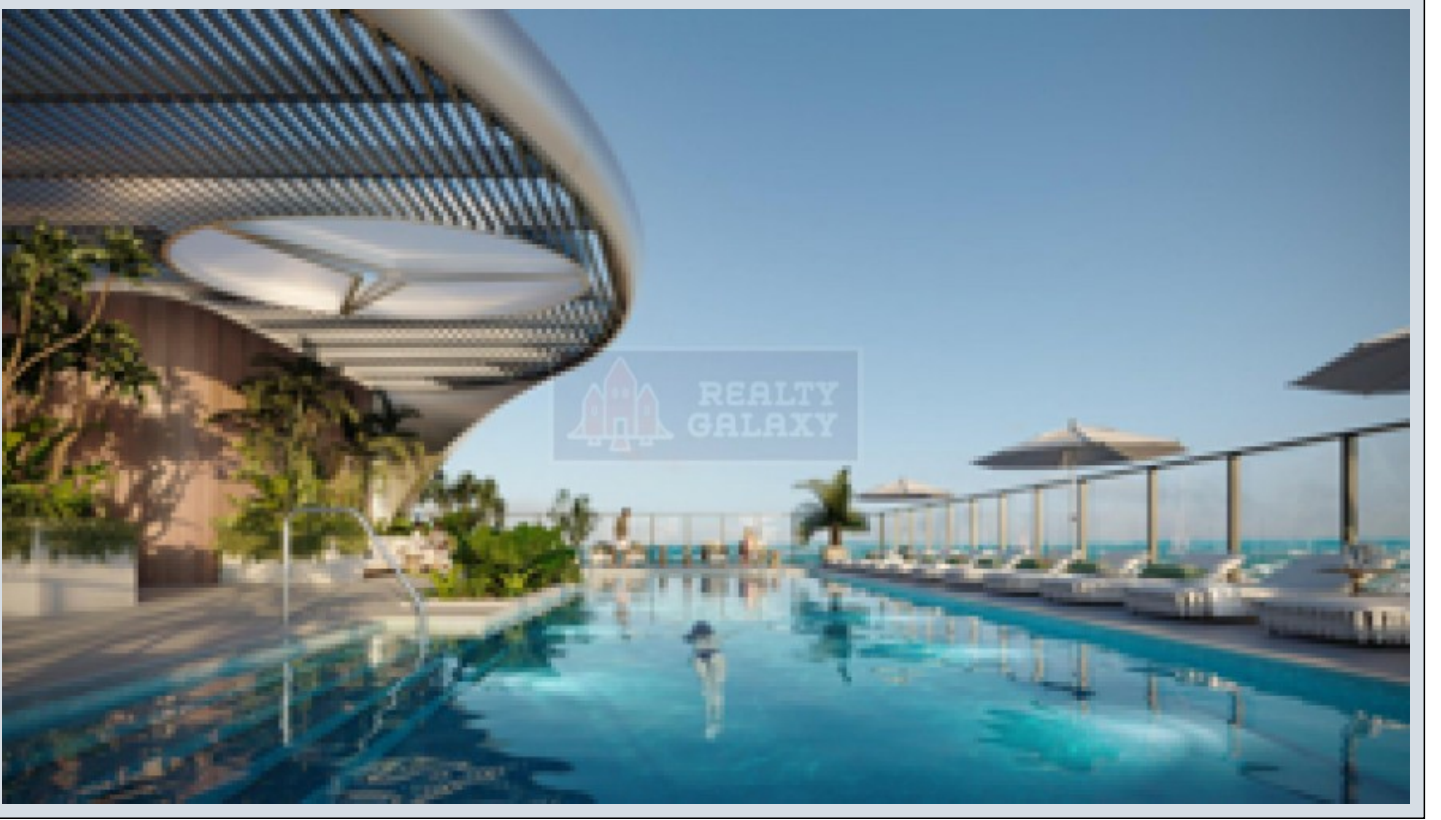

Mercedes-Benz Places - Mercedes-Benz Places Dubai / Meydan

For Sale - Apartment 1 \$ | 165 m2 Dubai / Meydan

İsmail Can

Phone +90 542-811 80 80

Mobile Phone +90 542-811
80 80

REALTY GALAXY

Phone +90 542-811 80 80