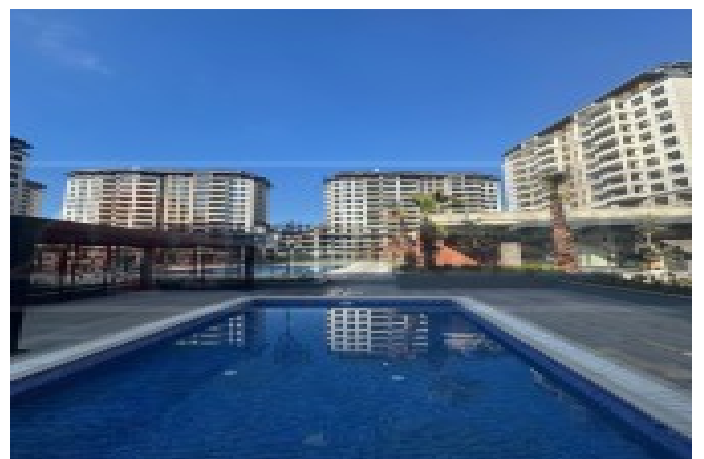

Advert No:f-494589-1310