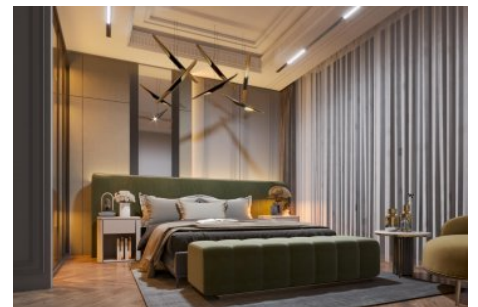

Büyükkçekmece /

Büyükkçekmece

34528 , Istanbul

Advert No:f-494589-1150

Advert No:f-494589-1150

Advert No:f-494589-1150

BAHÇE DUBLEKS DAİRE  
ALT KAT  
GARDEN DUPLEX APARTMENT GROUND FLOOR

BAHÇE DUBLEKS DAİRE  
ÜST KAT  
GARDEN DUPLEX APARTMENT GROUND FLOOR