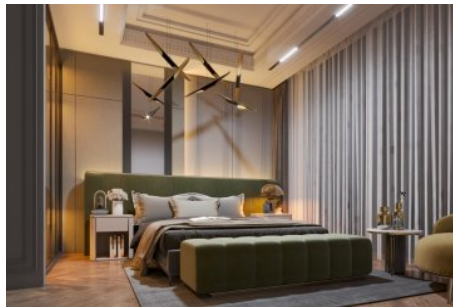

Büyüçekmece /

Büyüçekmece

34528 , Istanbul

Advert No:f-494589-1150

Advert No:f-494589-1150

Advert No:f-494589-1150

BAHÇE DUBLEKS DAİRE
ALT KAT
GARDEN DUPLEX APARTMENT GROUND FLOOR

BAHÇE DUBLEKS DAİRE
ÜST KAT
GARDEN DUPLEX APARTMENT GROUND FLOOR